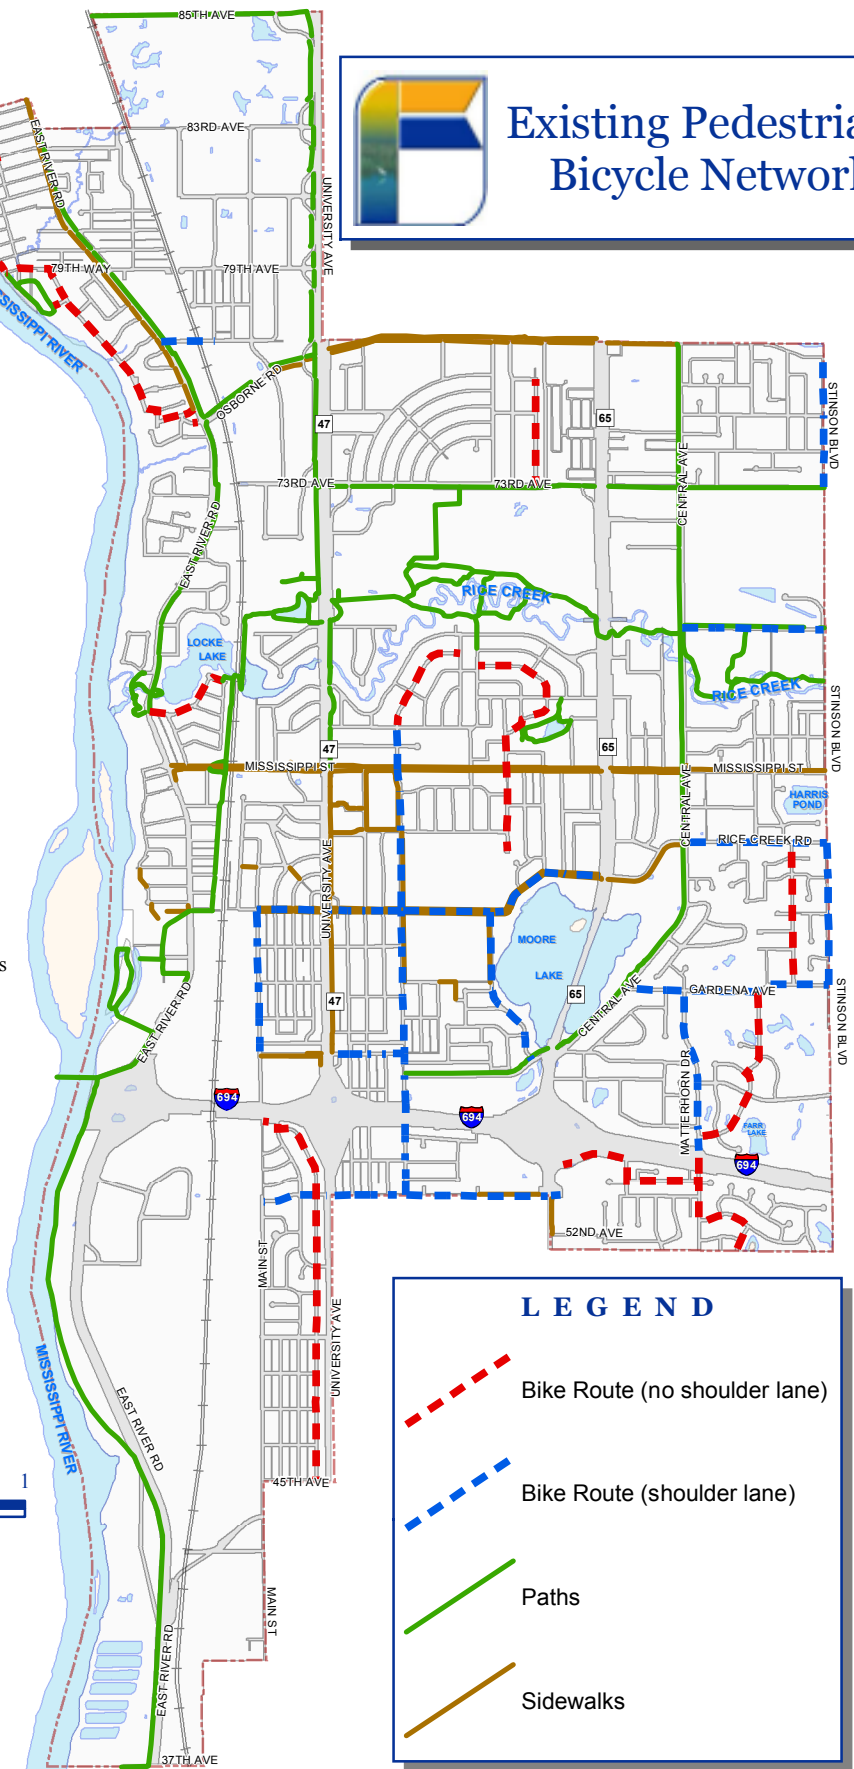

Existing Pedestrian/ Bicycle Network

Map Date:
August, 2010

Sources:
City of Fridley Public Works
City of Fridley GIS
Anoka County GIS

City of Fridley
6431 University Ave NE
Fridley, Minnesota 55432-4303
Phone: (763) 572-3590
Fax: (763) 571-1287

LEGEND

-  Bike Route (no shoulder lane)
-  Bike Route (shoulder lane)
-  Paths
-  Sidewalks