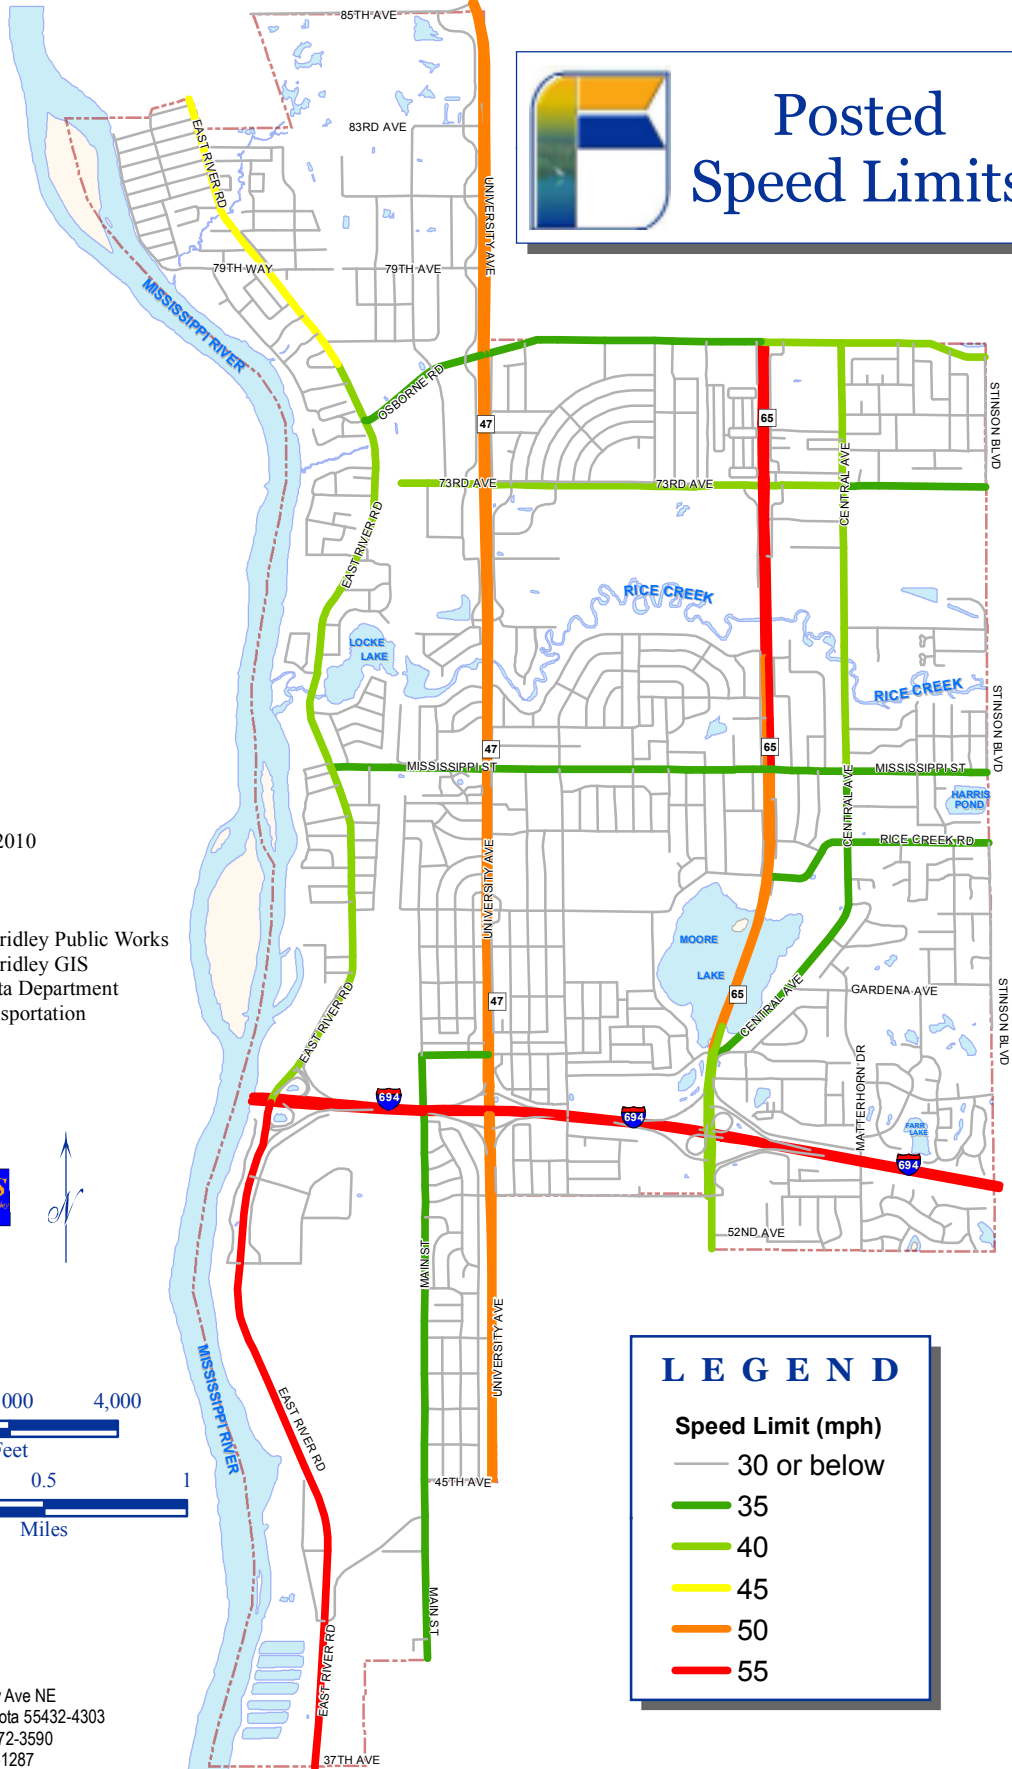

Posted Speed Limits

Map Date:
August, 2010

Sources:
City of Fridley Public Works
City of Fridley GIS
Minnesota Department
of Transportation

LEGEND

Speed Limit (mph)

— 30 or below

— 35

— 40