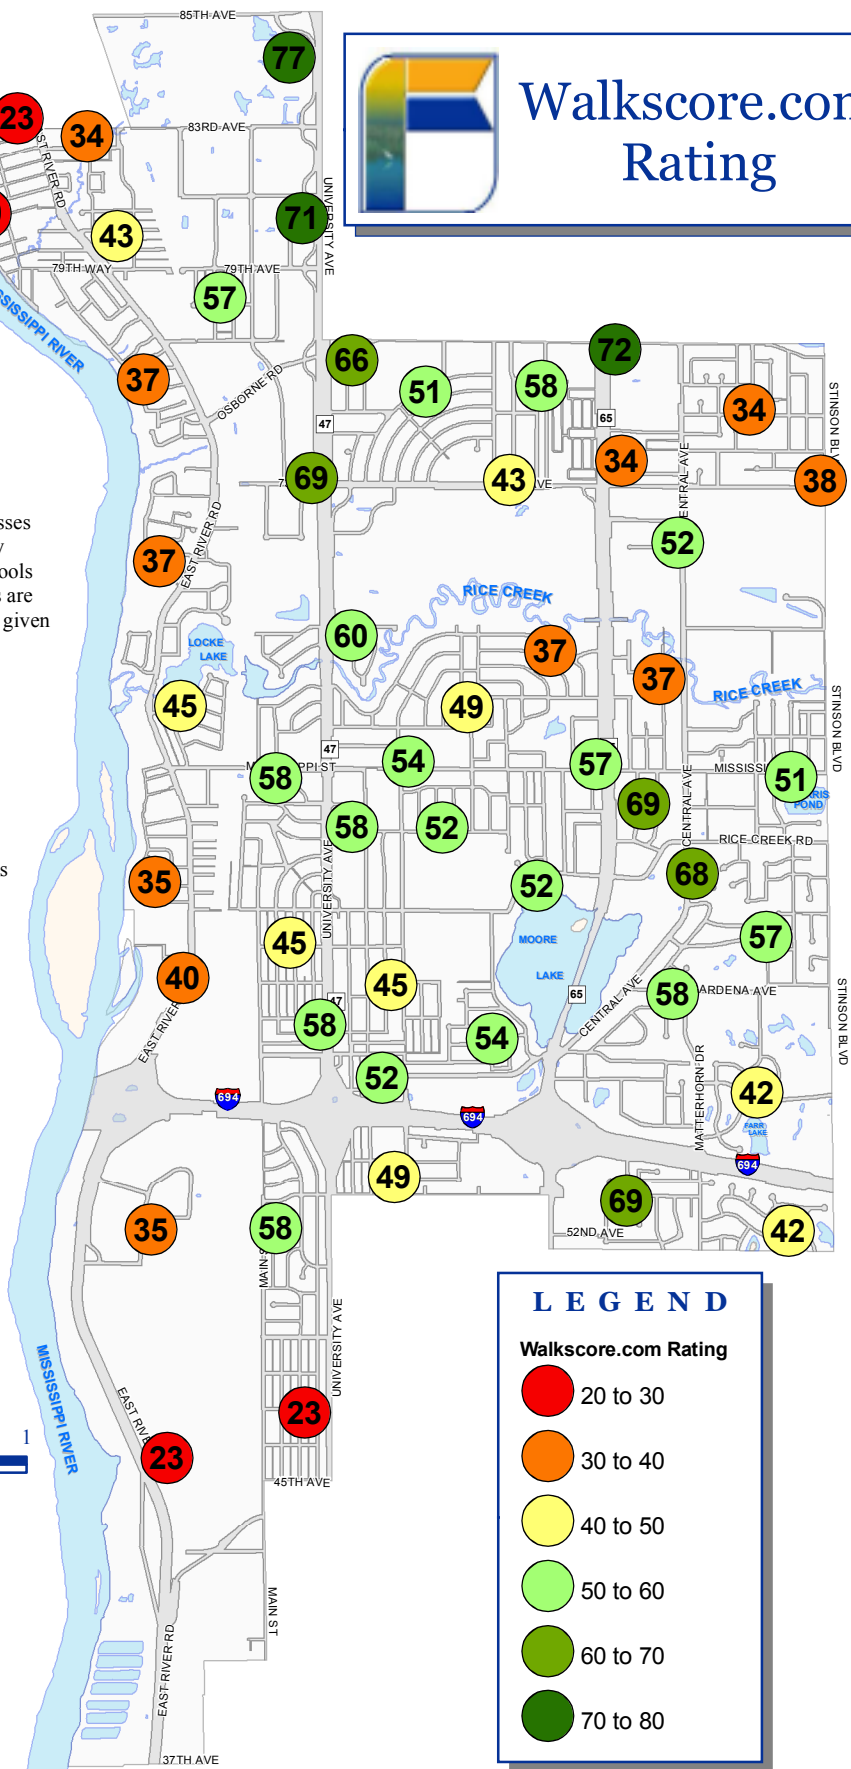

Walkscore.com Rating

Notes:

Walkscore.com ranks addresses nationwide based on how many businesses, parks, theaters, schools and other common destinations are within walking distance of any given starting point.

LEGEND

Walkscore.com Rating

- 20 to 30
- 30 to 40
- 40 to 50
- 50 to 60
- 60 to 70
- 70 to 80